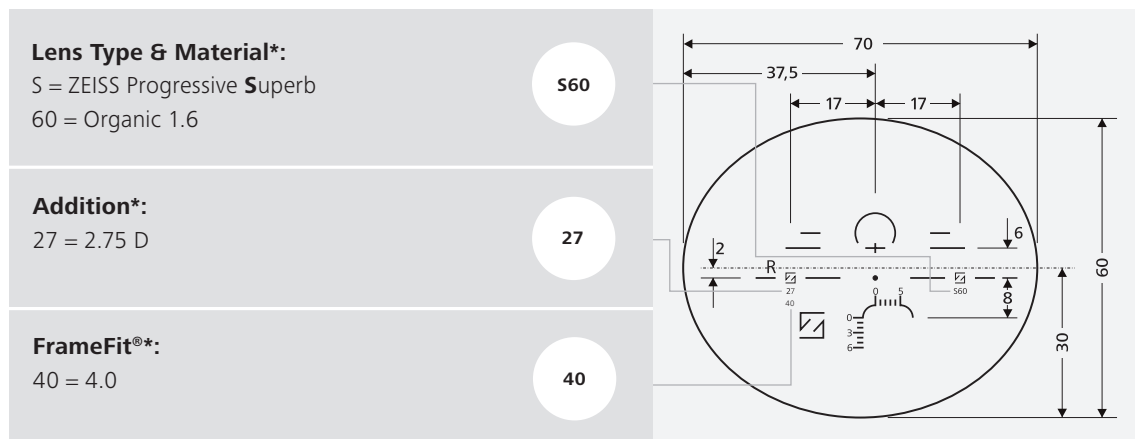

Choose how to order.

Ordering ZEISS Progressive Superb the fast and easy way with default FrameFit® values – or very detailed with specified FrameFit® values and exact fitting heights. The choice is yours!

ZEISS Progressive Superb order options.

Ordering	Without FrameFit® Without fitting height	With FrameFit® Without fitting height	Without FrameFit® With fitting height	With FrameFit® With fitting height		
	▼	▼	▼	▼		
Delivery	FrameFit® 4.0 is delivered.	Ordered FrameFit® is delivered.	The ordered fitting height is delivered with corresponding FrameFit® (between 0.0-4.0).	ZEISS internal plausibility check before delivery.		
			▼	▼		
Details			Fitting height	Produced FrameFit®	Fitting height	Max. FrameFit®
			14.0	0.0	14.0	0.0
			14.1	0.1	14.1	0.1
			...	...	...	...
			≥ 18.0	4.0	18.0	4.0
				...	...	
				19.9	5.9	
				20.0	6.0	

This FrameFit® value can be determined using the appropriate diameter chart – or even more precisely with ZEISS i.Terminal 2® centering system.

The ZEISS Progressive Superb stamp layout and engraving.

* Shown values are only example.